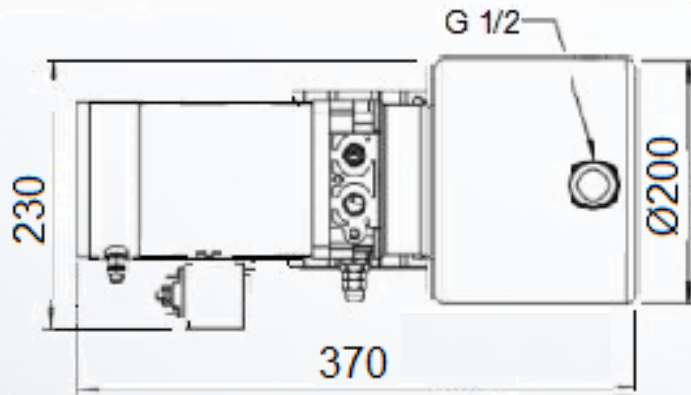

MPP-23 Mini Power Pack - Single acting