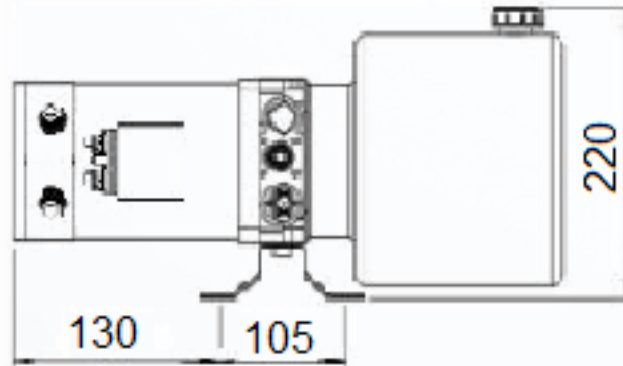

## INCLUDED:

- Single acting function
- Thermal protection
- Relay
- Foot bracket / mounting bracket
- Electric control with 2,5 m cabel
- CE - Declaration of conformity
- Port 3/8" BSP

The 12V DC single-acting power pack is suitable for all single-acting applications and ideal for use in the following applications:

### PUMP & OIL TANK

Pump displacement: 2,1 cc/rev  
Tank Capacity: 4 liter cylinder, horizontal