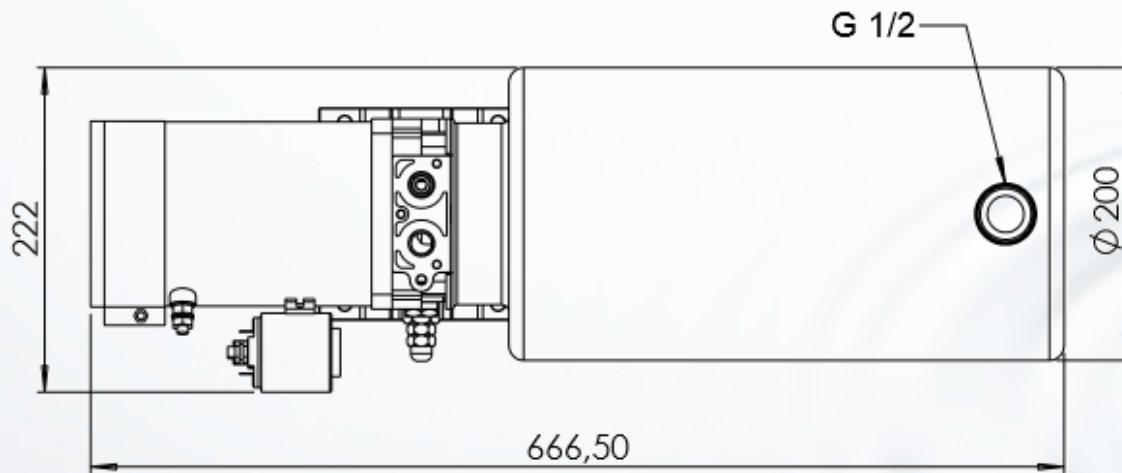

MPP-54 Mini Power Pack

INCLUDED:

- Thermal protection
- Relay
- Foot bracket / mounting bracket

ELECTRIC MOTOR

Power: 4,5 kW
Voltage: 24 V DC
S2=5MIN, S3=9%ED

PUMP & OIL TANK

Pump displacement: 8 cc/rev
Tank Capacity: 8 liter cylinder, horizontal

MAX. PRESSURE

P: 130 bar

FLOW

16 L/min

HYDRAULIC CURCUIT

P, T = G 3/8

TAON Hydraulic Components ApS are specialists in hydraulic solutions, components and tools.

TAON Hydraulic Components ApS • +45 24 48 84 80 • info@taon.dk • taon-hydraulic.com