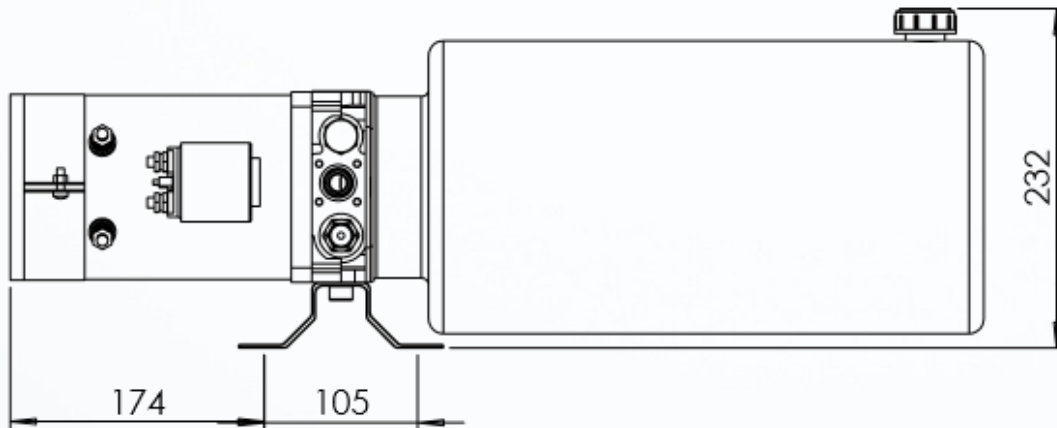

MPP-54 Mini Power Pack

INCLUDED:

- Thermal protection
- Relay
- Foot bracket / mounting bracket

ELECTRIC MOTOR

Power: 4,5 kW
Voltage: 24 V DC
S2=5MIN, S3=9%ED

PUMP & OIL TANK

Pump displacement: 8 cc/rev
Tank Capacity: 8 liter cylinder, horizontal

MAX. PRESSURE

P: 130 bar

FLOW

16 L/min

HYDRAULIC CURCUIT

P, T = G 3/8

TAON Hydraulic Components ApS are specialists in hydraulic solutions, components and tools.

TAON Hydraulic Components ApS • +45 24 48 84 80 • info@taon.dk • taon-hydraulic.com