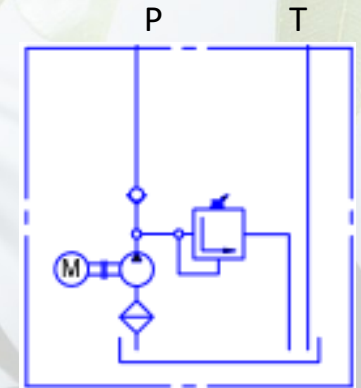

MPP-54 Mini Power Pack

INCLUDED:

- Thermal protection
- Relay
- Foot bracket / mounting bracket

ELECTRIC MOTOR

Power: 4,5 kW
Voltage: 24 V DC
S2=5MIN, S3=9%ED

PUMP & OIL TANK

Pump displacement: 8 cc/rev
Tank Capacity: 8 liter cylinder, horizontal

MAX. PRESSURE

P: 130 bar

FLOW

16 L/min

HYDRAULIC CURCUIT

P, T = G 3/8

TAON Hydraulic Components ApS are specialists in hydraulic solutions, components and tools.

TAON Hydraulic Components ApS • +45 24 48 84 80 • info@taon.dk • taon-hydraulic.com