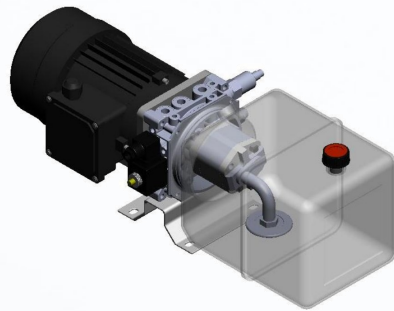

MPP-44 Mini Power Pack

Main Application: Dock Leveler

ELECTRIC MOTOR

Power: 1,1 kW
Voltage: 380 V AC

PUMP & OIL TANK

Pump displacement:
2,7 cc/rev
Tank capacity: 6 liter

MAX. PRESSURE

145 bar

FLOW

3,8 L/min

HYDRAULIC CIRCUIT

A, B, C = G 1/4"