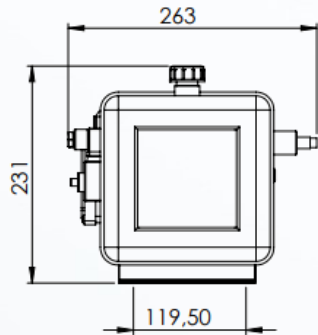

MPP-44 Mini Power Pack

Main Application: Dock Leveler

ELECTRIC MOTOR

Power: 1,1 kW
Voltage: 380 V AC

PUMP & OIL TANK

Pump displacement:
2,7 cc/rev
Tank capacity: 6 liter

MAX. PRESSURE

145 bar

FLOW

3,8 L/min

HYDRAULIC CIRCUIT

A, B, C = G 1/4"