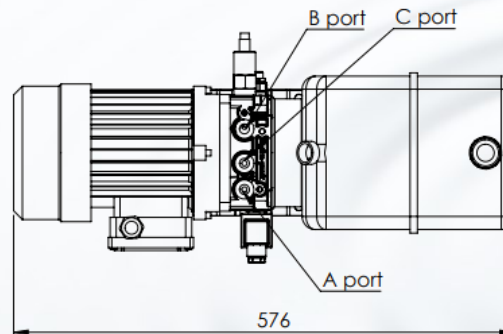

MPP-44 Mini Power Pack

Main Application: Dock Leveler

ELECTRIC MOTOR

Power: 1,1 kW
Voltage: 380 V AC

PUMP & OIL TANK

Pump displacement:
2,7 cc/rev
Tank capacity: 6 liter

MAX. PRESSURE

145 bar

FLOW

3,8 L/min

HYDRAULIC CIRCUIT

A, B, C = G 1/4"