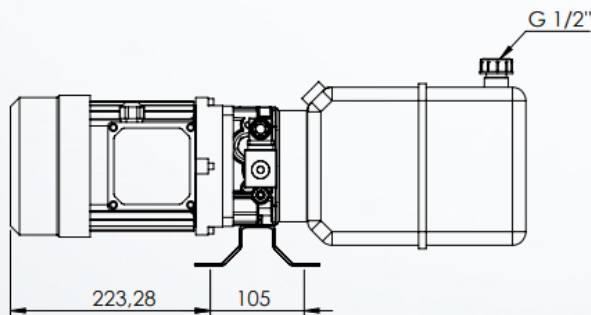

MPP-44 Mini Power Pack

Main Application: Dock Leveler

ELECTRIC MOTOR

Power: 1,1 kW
Voltage: 380 V AC

PUMP & OIL TANK

Pump displacement:
2,7 cc/rev
Tank capacity: 6 liter

MAX. PRESSURE

145 bar

FLOW

3,8 L/min

HYDRAULIC CIRCUIT

A, B, C = G 1/4"