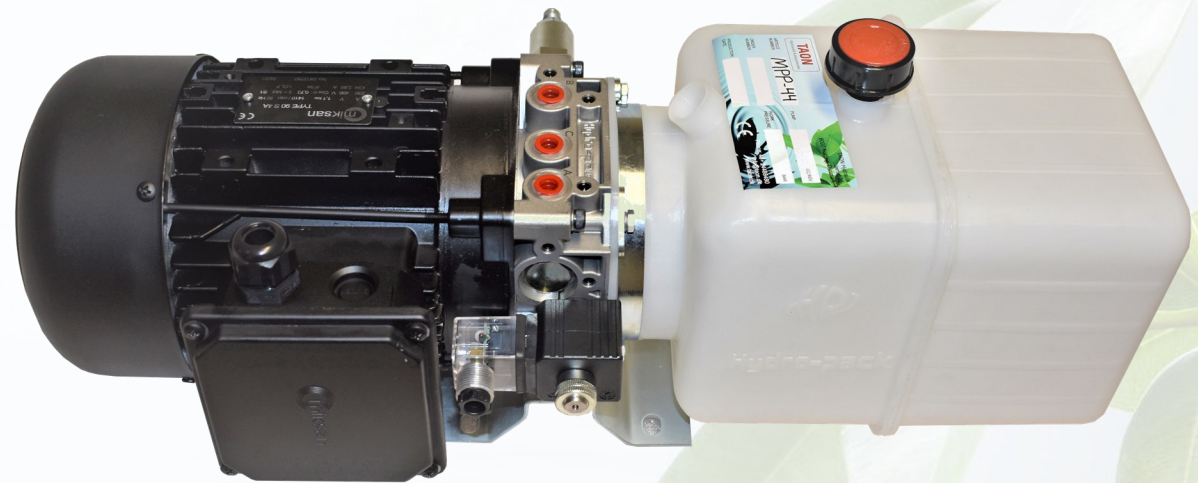

MPP-44 Mini Power Pack

Main Application: Dock Leveler

ELECTRIC MOTOR

Power: 1,1 kW
Voltage: 380 V AC

PUMP & OIL TANK

Pump displacement:
2,7 cc/rev
Tank capacity: 6 liter

MAX. PRESSURE

145 bar

FLOW

3,8 L/min

HYDRAULIC CIRCUIT

A, B, C = G 1/4"